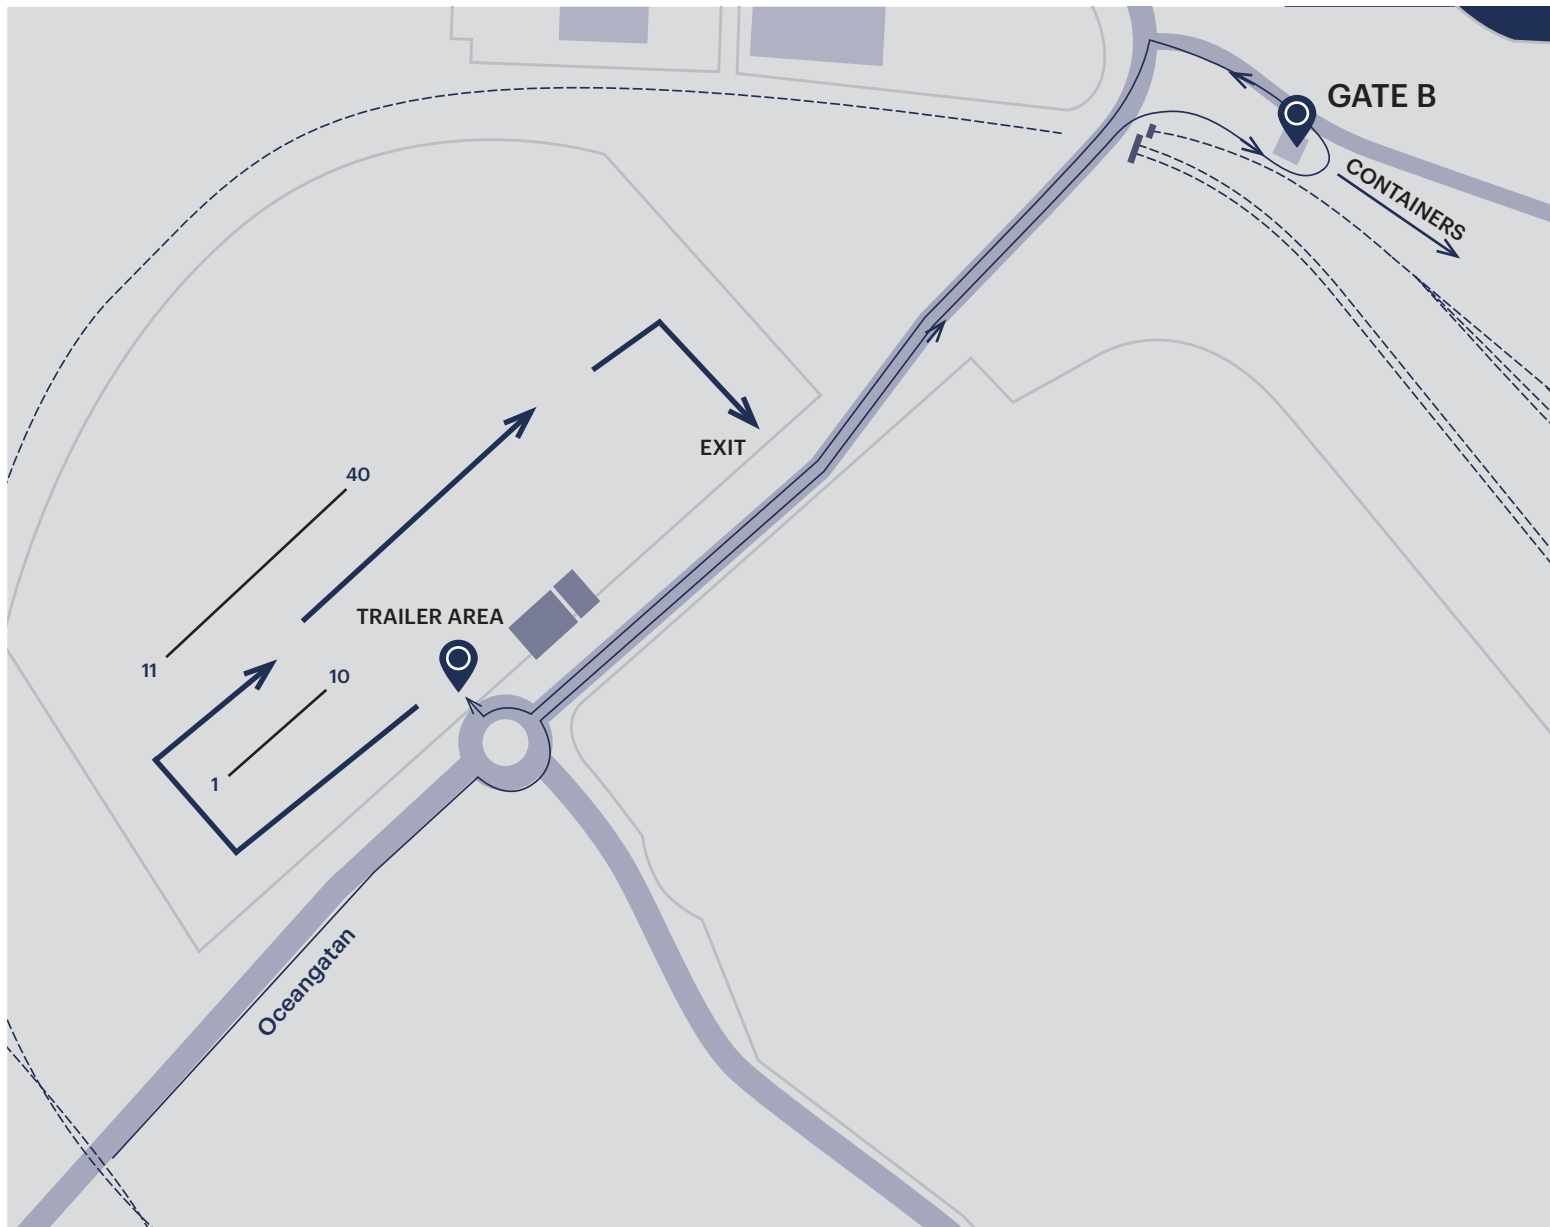

Gate-in / Gate-out trailers and containers

GATE B

Address: Oceangatan 16

Lat. 58 37 18.63480

Long. 16 13 34.66560

CONTAINERS

1. Gate B
2. Inspection, documentation
3. Pick-up / Drop-off containers

TRAILERS

1. Gate B
2. Inspection, documentation, and passcode
3. Proceed to trailer area
4. Enter pass code
5. Pick-up / Drop-off trailers at assigned space (1-40)

For more information and opening hours, please visit: