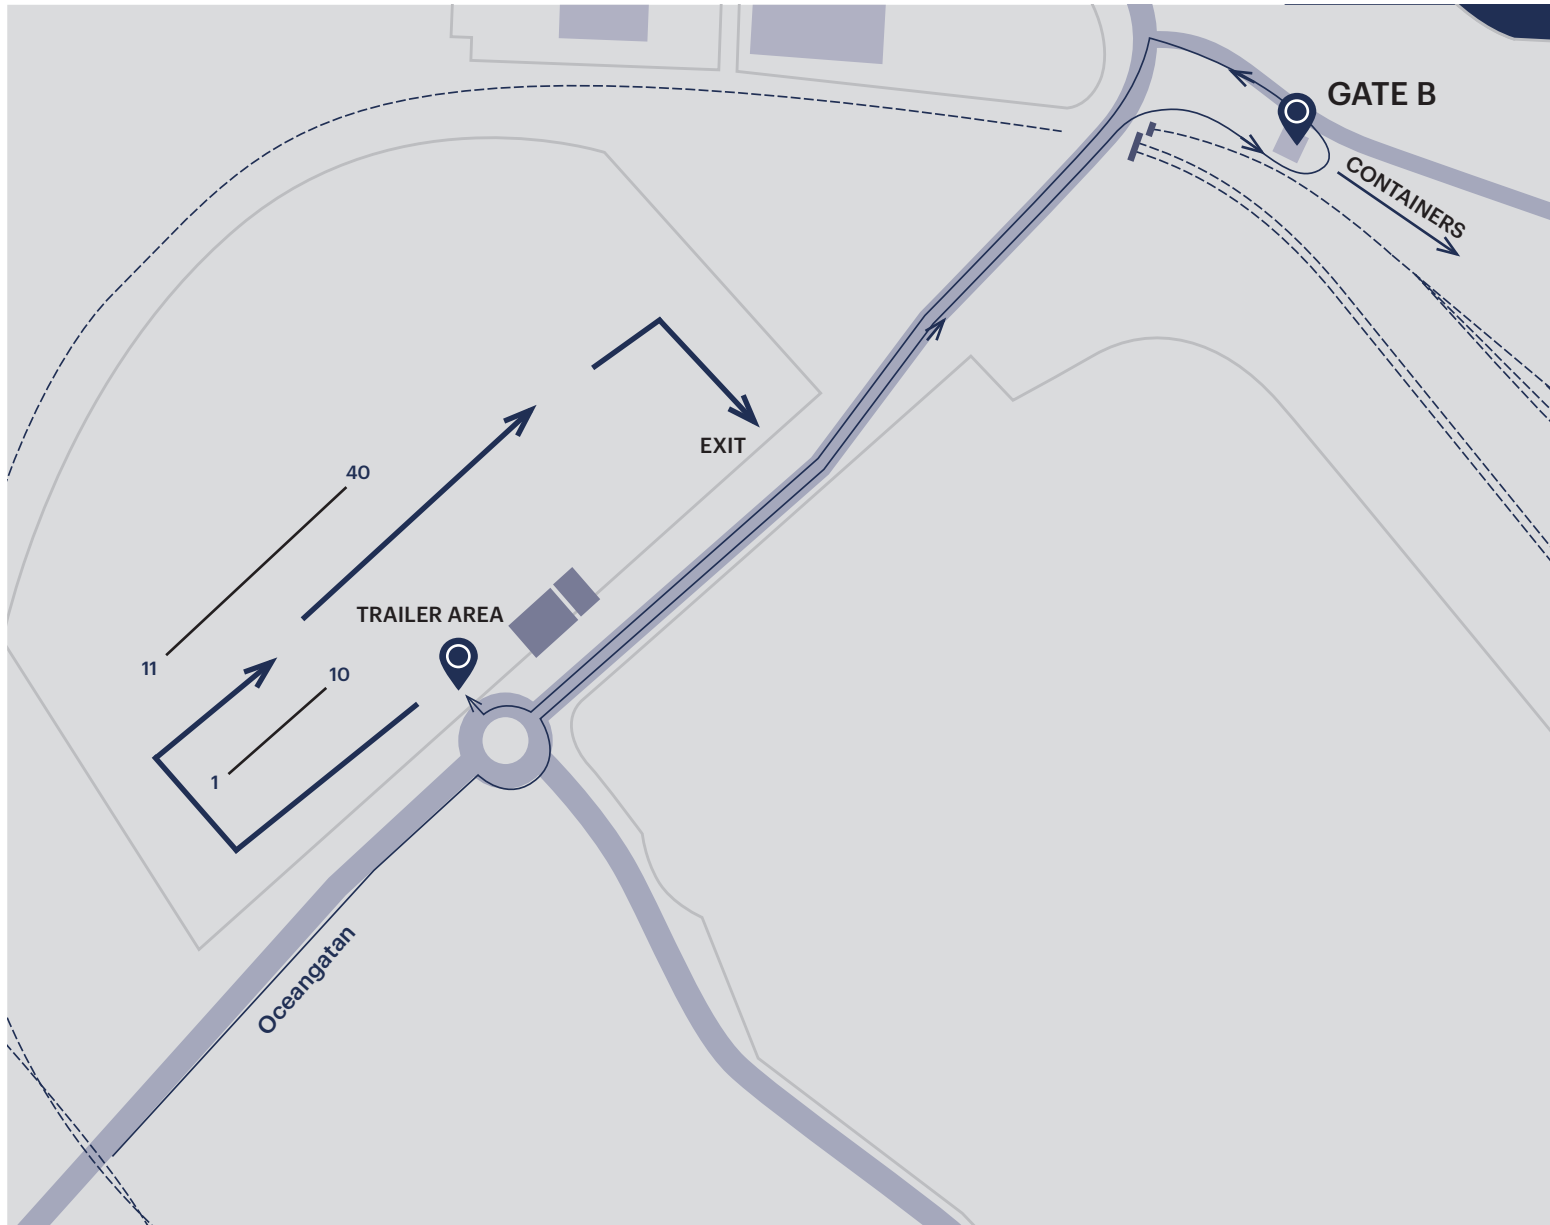

Gate-in / Gate-out trailers and containers

GATE B

Address: Oceangatan 16

Lat. 58 37 18.63480

Long. 16 13 34.66560

CONTAINERS

1. Gate B
2. Inspection, documentation
3. Pick-up / Drop-off containers

TRAILERS

1. Gate B
2. Inspection, documentation, and passcode
3. Proceed to trailer area
4. Enter pass code
5. Pick-up / Drop-off trailers at assigned space (1-40)

For more information and opening hours, please visit: